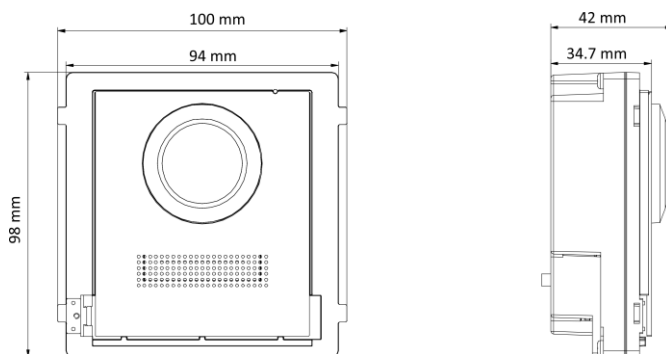

## Key Feature

- Modular door station Main unit, needs mouting bracket
- 2MP HD Camera, Fish eye, IR Supplement
- 2 lock relays, 4-ch alarm input
- Video intercom to indoor station and master station
- WEB Configuration
- Power output for electronic lock, max to 12 VDC, 500 mA

## Specification

System parameters	
Operating system	Embedded Linux operation system
ROM	32 MB
RAM	256 MB
CPU	Embedded Processor
Display parameters	
Screen size	NA
Operation method	NA
Type	NA
Resolution	NA
Video parameters	
Supplement light	Low illumination, IR supplement lights
Video standard	H.264
Lens	1
FOV	Horizontal: 146° , Vertical: 82°
WDR	Support
Resolution	2 MP

Audio parameters	
Audio input	Built-in omnidirectional microphone
Audio compression standard	G.711 U, G.711 A
Audio output	Built-in loudspeaker
Audio compression bitrate	64 Kbps
Audio quality	Noise suppression and echo cancellation
Volume adjustment	Adjustable
Capacity	
Fingerprint capacity	/
User capacity	2000
Face capacity	NA
Linked indoor station capacity	500
Event capacity	/
Sub door station capacity	16
Network parameters	
Ethernet	NA
Communication protocol	NA
Wired network	NA
Wi-Fi	NA
Bluetooth	NA
3G/4G	NA

## Dimension